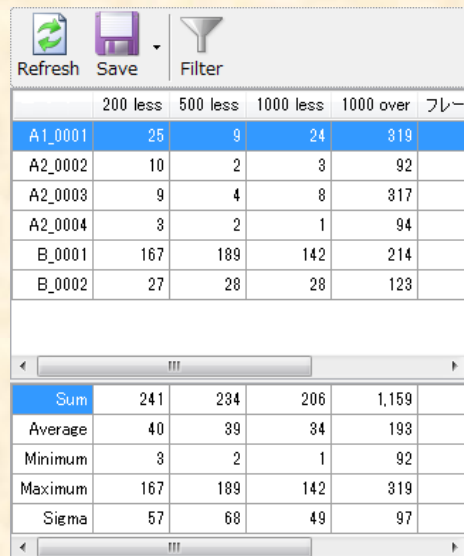

『Statistics result』

The statistics result of each analysis item is checked with a table. A statistics item is customizable.