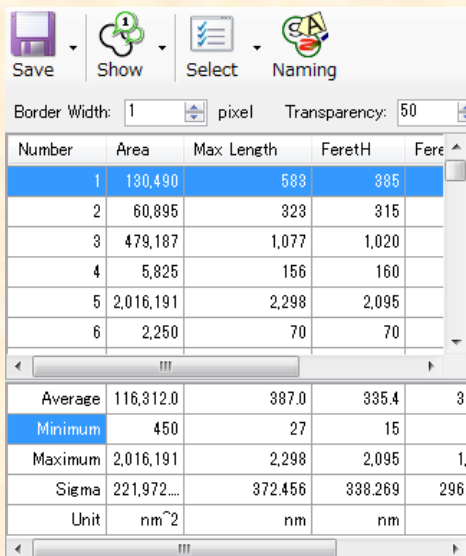

【Particle Measurement Software】
 Corresponding model:
 JEOL: FE-SEM (JSM-7000 Series)
 JEOL: W-SEM (MP Series)

TEMography.com
 By SYSTEM IN FRONTIER INC.

『Particle analysis』

- Analysis Item
 - ✧ The diameter of a circle equivalent
 - ✧ Area
 - ✧ Deviation from circular form
 - ✧ Ferret's Diameter
 - ✧ Gray level [min / max / average / standard deviation]
 - ✧ Boundary length
 - ✧ The maximum length / width
 - ✧ Center of gravity
 - ✧ ...

An analysis result can be saved at a CSV file.
 And the result of two or more images can be saved at one file.

『Analysis result』

An analysis result is checked with a list.
 A display item is customizable.