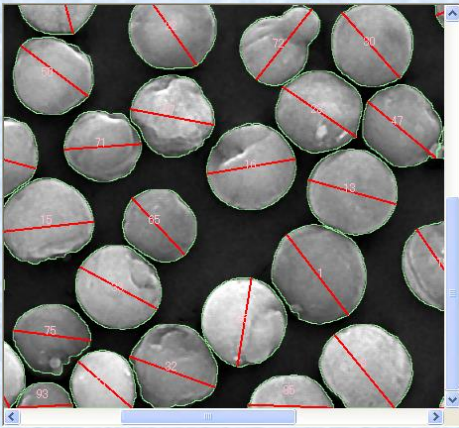

【Particle Measurement Software】
 Corresponding model:
 JEOL: FE-SEM (JSM-7000 Series)
 JEOL: W-SEM (MP Series)

TEMography.com
 By SYSTEM IN FRONTIER INC.

『Particle analysis』

- Analysis Item
 - ✧ The diameter of a circle equivalent
 - ✧ Area
 - ✧ Deviation from circular form
 - ✧ Ferret's Diameter
 - ✧ Gray level [min / max / average / standard deviation]
 - ✧ Boundary length
 - ✧ The maximum length / width
 - ✧ Center of gravity
 - ✧ ...

【The maximum length】

【Rectangle】

【Ferret's Diameter】

【Ring】

【Neighboring particles】

【Measurement result】

《Image Edit》

The image edit of "gray level correction", "rotation compensation", etc. can be checked by preview.

A gray scale image can be displayed in a "pseudo color". It becomes possible to recognize efficiently the feature etc. which appeared only by low luminosity.

《Recipe》

The same operation is saved as a recipe. Some images are analyzed by the same operation as the recipe.