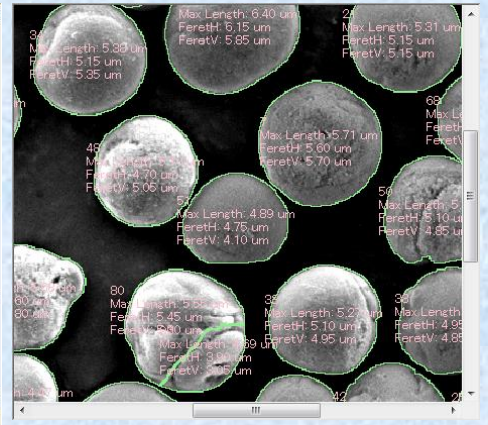

【The maximum length】

【Rectangle】

【Ferret's Diameter】

【Ring】

【Neighboring particles】

【Measurement result】

《Image Edit》

The image edit of "gray level correction", "rotation compensation", etc. can be checked by preview.

A gray scale image can be displayed in a "pseudo color". It becomes possible to recognize efficiently the feature etc. which appeared only by low luminosity.

《Recipe》

The same operation is saved as a recipe. Some images are analyzed by the same operation as the recipe.