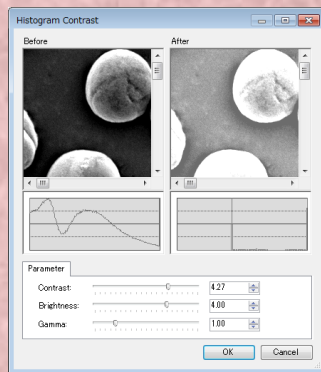

【The maximum length】

【Rectangle】

【Ferret's Diameter】

【Ring】

【Neighboring particles】

【Measurement result】

《Image Edit》

The image edit of "gray level correction", "rotation compensation", etc. can be checked by preview.

A gray scale image can be displayed in a "pseudo color". It becomes possible to recognize efficiently the feature etc. which appeared only by low luminosity.

《Recipe》

The same operation is saved as a recipe. Some images are analyzed by the same operation as the recipe.