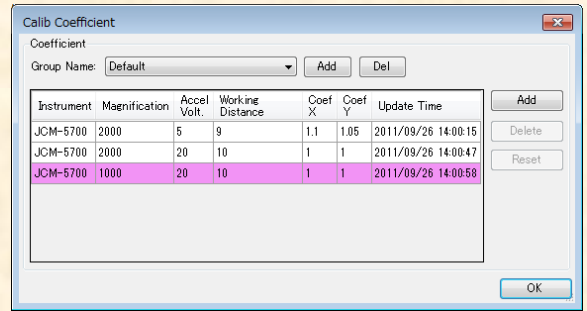

An analysis result can be saved at a CSV file.
 And the result of two or more images can be saved at one file.

『Analysis result』

An analysis result is checked with a list.
 A display item is customizable.

『Automatic calibration』

- The calibration of magnification is automatically performed from capture magnification.
- A coefficient can be set up in each image (magnification / WD / acc-voltage).

『Particle detection』