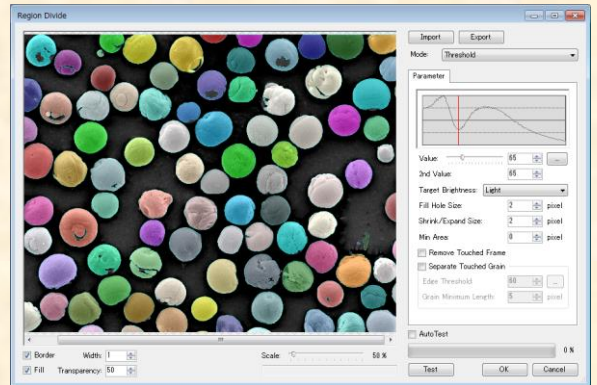

『Particle detection』

Particles are detected automatically.
And it can be added manually.