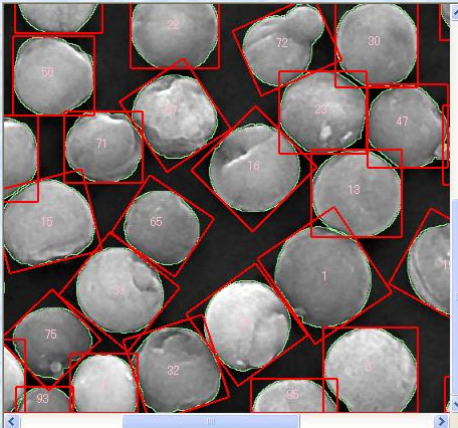

Particles are detected automatically.
 And it can be added manually.

『Statistics result』

The statistics result of each analysis item is checked with a table. A statistics item is customizable.

《Lettering》

【The maximum length】

【Rectangle】

【Ferret's Diameter】

【Ring】

【Neighboring particles】

【Measurement result】

《Image Edit》

The image edit of "gray level correction", "rotation compensation", etc. can be checked by preview.

A gray scale image can be displayed in a "pseudo color". It becomes possible to recognize efficiently the feature etc. which appeared only by low luminosity.

《Recipe》

The same operation is saved as a recipe. Some images are analyzed by the same operation as the recipe.