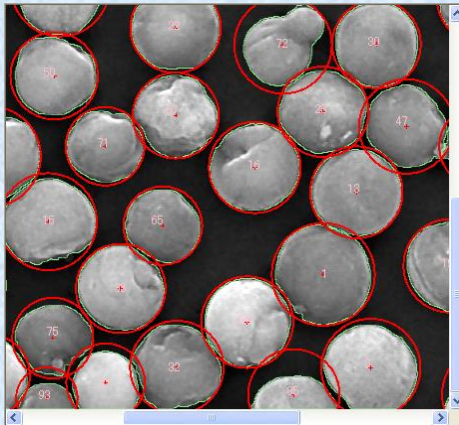

【The maximum length】

【Rectangle】

【Ferret's Diameter】

【Ring】

【Neighboring particles】

【Measurement result】

《Image Edit》

The image edit of "gray level correction", "rotation compensation", etc. can be checked by preview.

A gray scale image can be displayed in a "pseudo color". It becomes possible to recognize efficiently the feature etc. which appeared only by low luminosity.

《Recipe》

The same operation is saved as a recipe. Some images are analyzed by the same operation as the recipe.