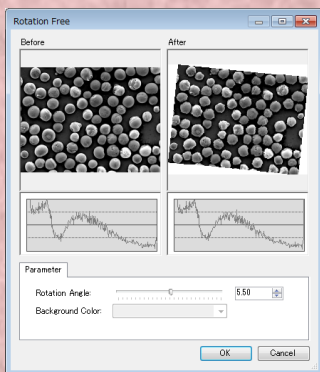

【The maximum length】

【Rectangle】

【Ferret's Diameter】

【Ring】

【Neighboring particles】

【Measurement result】

《Image Edit》

The image edit of "gray level correction", "rotation compensation", etc. can be checked by preview.

A gray scale image can be displayed in a "pseudo color". It becomes possible to recognize efficiently the feature etc. which appeared only by low luminosity.

《Recipe》

The same operation is saved as a recipe. Some images are analyzed by the same operation as the recipe.