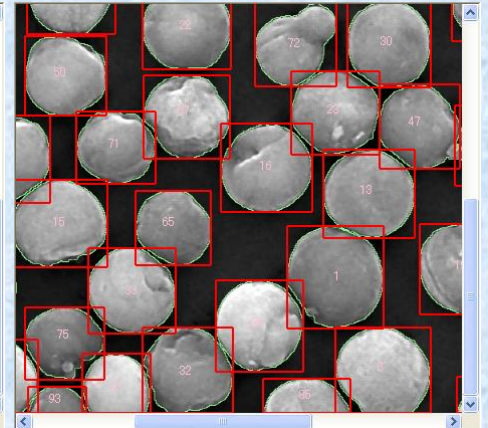

Particles are detected automatically.
 And it can be added manually.

『Statistics result』

The statistics result of each analysis item is checked with a table. A statistics item is customizable.

《Lettering》

【The maximum length】

【Rectangle】

【Ferret's Diameter】

【Ring】

【Neighboring particles】

【Measurement result】

《Image Edit》

The image edit of "gray level correction", "rotation compensation", etc. can be checked by preview.

A gray scale image can be displayed in a "pseudo color". It becomes possible to recognize efficiently the feature etc. which appeared only by low luminosity.

《Recipe》

The same operation is saved as a recipe. Some images are analyzed by the same operation as the recipe.