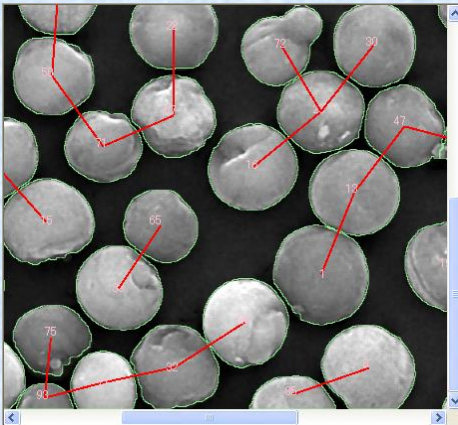

【The maximum length】

【Rectangle】

【Ferret's Diameter】

【Ring】

【Neighboring particles】

【Measurement result】

《Image Edit》

The image edit of "gray level correction", "rotation compensation", etc. can be checked by preview.

A gray scale image can be displayed in a "pseudo color". It becomes possible to recognize efficiently the feature etc. which appeared only by low luminosity.

《Recipe》

The same operation is saved as a recipe. Some images are analyzed by the same operation as the recipe.