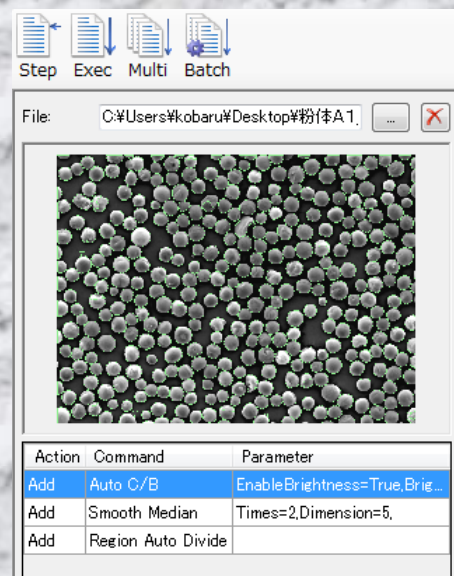

【The maximum length】

【Rectangle】

【Ferret's Diameter】

【Ring】

【Neighboring particles】

【Measurement result】

《Image Edit》

The image edit of "gray level correction", "rotation compensation", etc. can be checked by preview.

A gray scale image can be displayed in a "pseudo color". It becomes possible to recognize efficiently the feature etc. which appeared only by low luminosity.

《Recipe》

The same operation is saved as a recipe. Some images are analyzed by the same operation as the recipe.