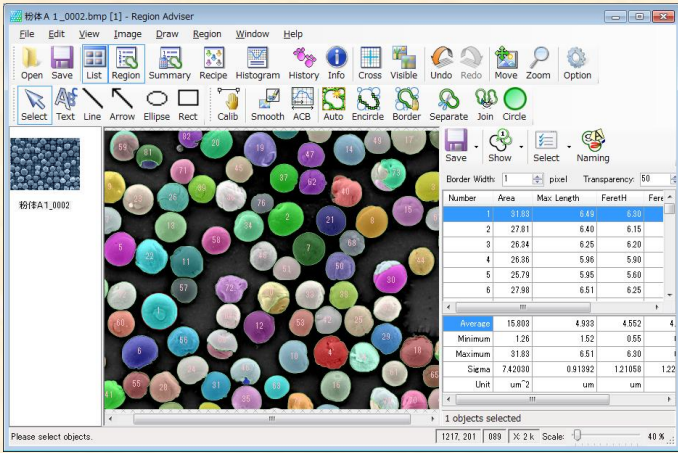

【Particle Measurement Software】
 Corresponding model:
 JEOL: FE-SEM (JSM-7000 Series)
 JEOL: W-SEM (MP Series)

TEMography.com
 By SYSTEM IN FRONTIER INC.

『Particle analysis』

- Analysis Item
 - ✧ The diameter of a circle equivalent
 - ✧ Area
 - ✧ Deviation from circular form
 - ✧ Ferret's Diameter
 - ✧ Gray level [min / max / average / standard deviation]
 - ✧ Boundary length
 - ✧ The maximum length / width
 - ✧ Center of gravity
 - ✧ ...

An analysis result can be saved at a CSV file.
 And the result of two or more images can be saved at one file.

『Analysis result』

An analysis result is checked with a list.
 A display item is customizable.

A gray scale image can be displayed in a "pseudo color". It becomes possible to recognize efficiently the feature etc. which appeared only by low luminosity.

《Recipe》

The same operation is saved as a recipe. Some images are analyzed by the same operation as the recipe.